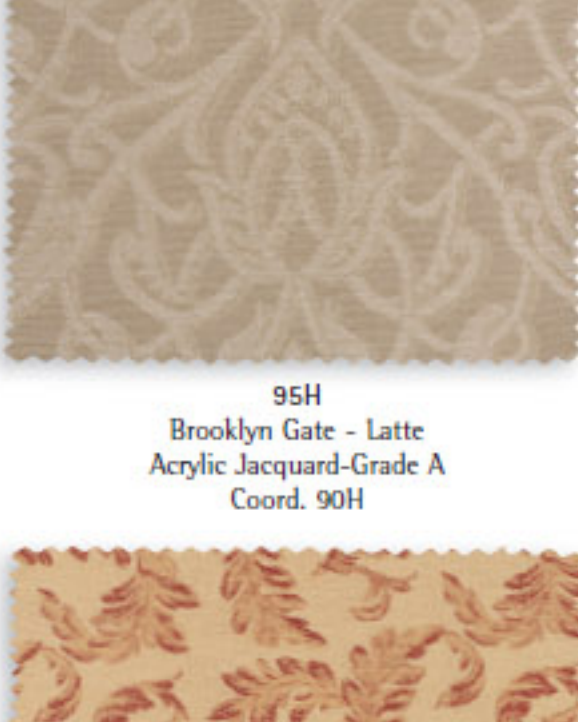

Woodard Fabric Swatches

95H
Brooklyn Gate - Latte
Acrylic Jacquard-Grade A
Coord. 90H