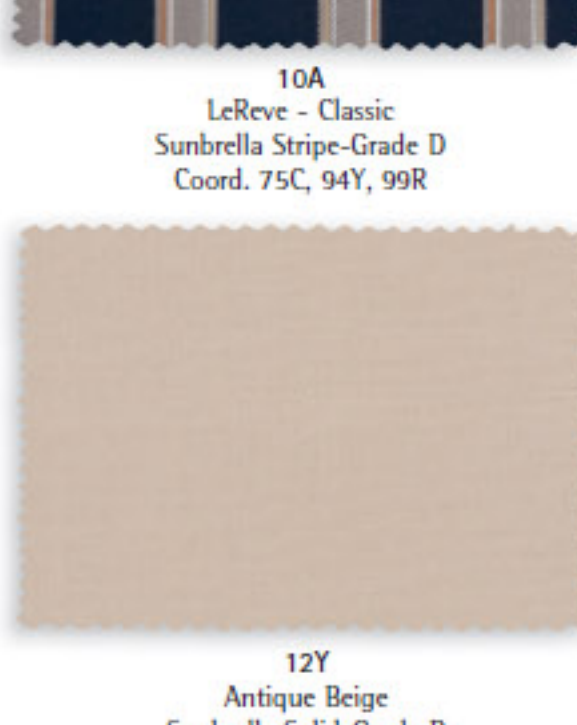

07K
Silhouette - Seaside
Sunbrella Jacquard-Grade D