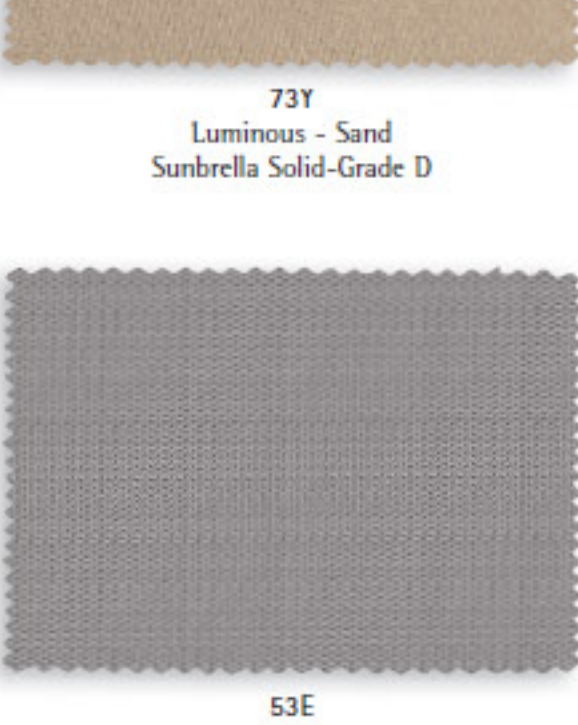

88C
Trax - Sequoia
Sunbrella Stripe-Grade D
Coord. 35A