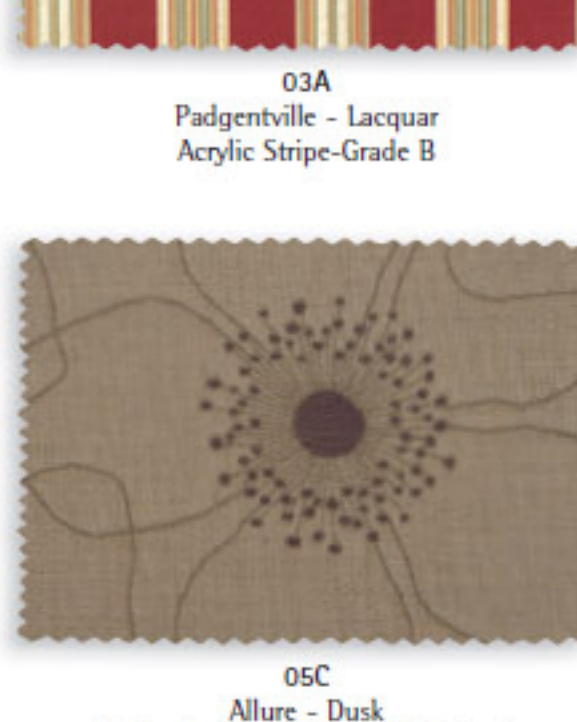

03A
Padgentville - Lacquer
Acrylic Stripe-Grade B