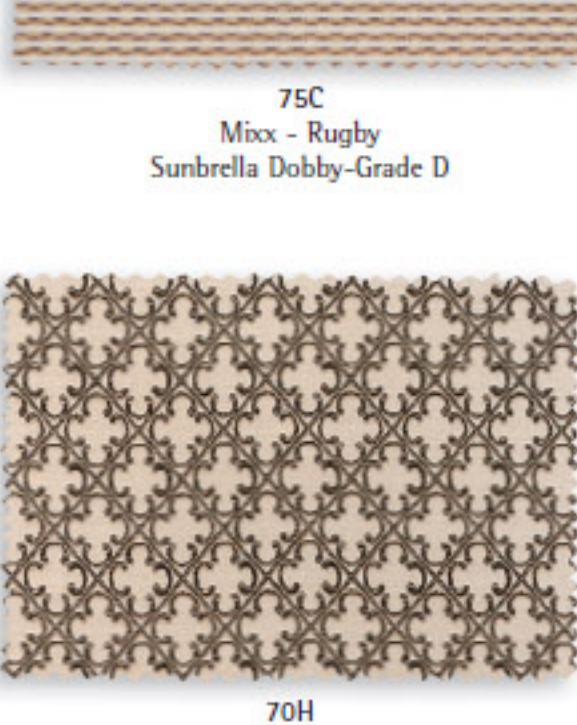

90H
Ambition - Taupe
Acrylic Jacquard-Grade A
Coord. 95H