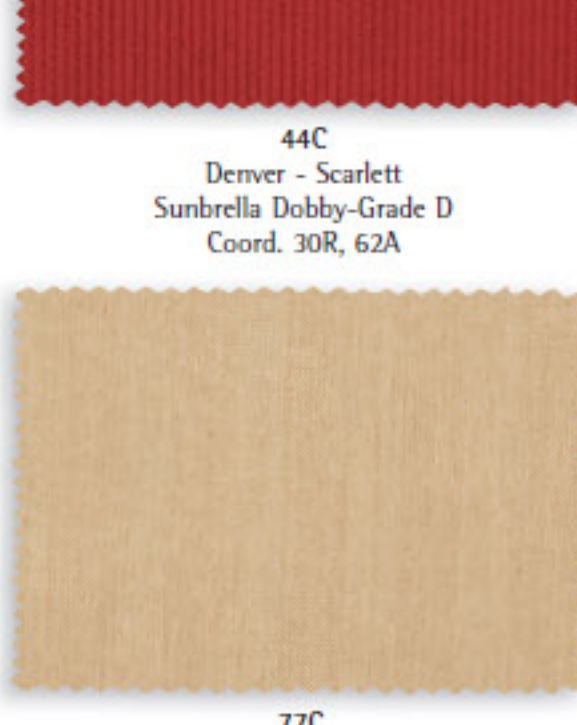

30M
Soft Sisal
PVC/Olefin Jacquard-Grade A
Coord. 45D